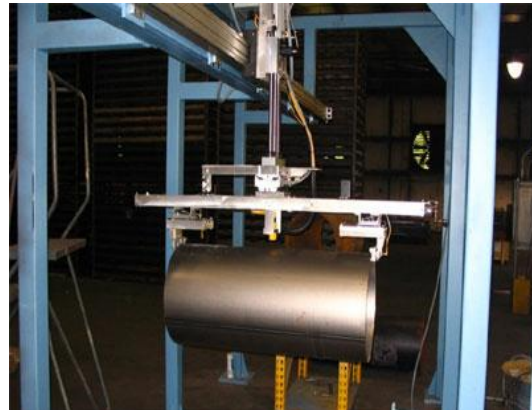

Conveyor system with chain transfers and large diameter turntable for racks handling in automotive industry

Conveyor system with chain transfers and large diameter turntable for racks handling in automotive industry

Custom chain indexing conveyor for automotive axles

Servo actuated gantry pick and place and rotate for water heaters shells

Water heaters shells handling

Tow Line and carts for tractors assembly

**Tow Line for tractors assembly.
[lift at end of line]**

Crossover [roller conveyor system](#)

Stainless Steel multi strands chain conveyor for 3500 lbs pallets

Stainless Steel dual deck power turntable for 3500 lbs [pallet conveyor system](#)
